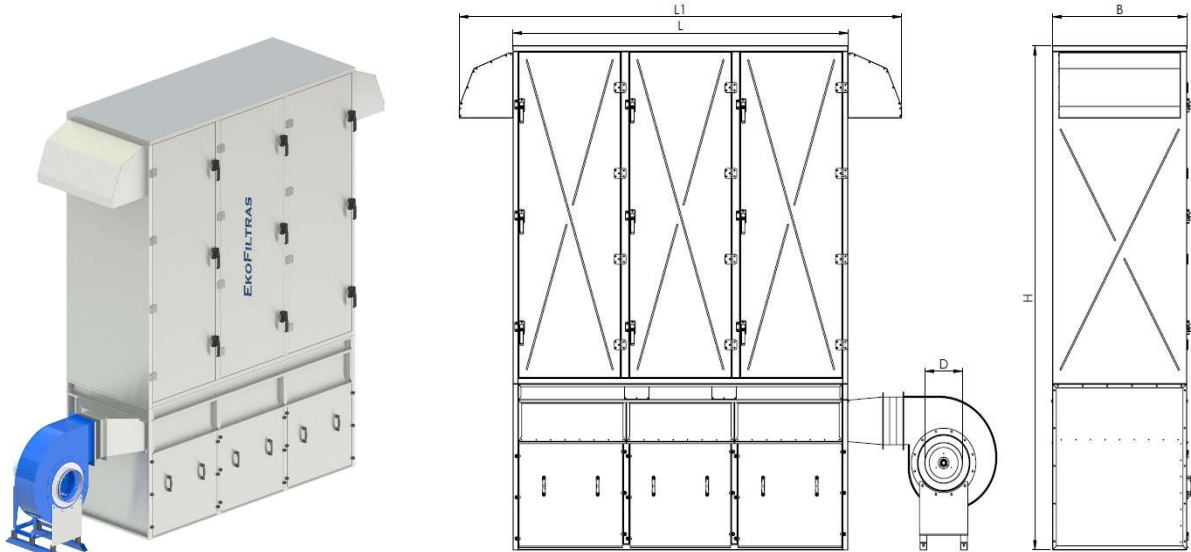

EKO R "VIBRO Closed" dust filtration units are made for indoor and outdoor use, for the suction of dusty air with shavings and dust. The housing can be acoustically isolated, reduce the volume of the equipment. During the filtration procedure cleaned warm air remains inside the building, reducing heating costs. EKO R "VIBRO Closed" type units have very large filtration area, as it come with sleeve type filters. Big filtration surface is the main factor, determining good suction power for the system and ensuring high air speed in the ductwork.

	<b>EKO R25 VIBRO CLOSED NR310</b>	<b>EKO R50 VIBRO CLOSED NR350</b>	<b>EKO R75 VIBRO CLOSED NR400</b>	<b>EKO R100 VIBRO CLOSED NR450</b>	<b>EKO R125 VIBRO CLOSED NR500</b>
Number of sections	1	2	3	4	5
Fan motor power, kW	1,5	2,2	4	7,5	11
Voltage, V	400	400	400	400	400
Rec. max. air flow rate, m <sup>3</sup> /h	2700	3850	6150	8500	12000
Max. pressure, Pa	1650	2100	2770	3720	3920
Air inlet dimensions, mm	225	250	280	315	355
Air outlet dimensions, mm	*	*	*	*	*
Filtering sleeves, pcs.	25	50	75	100	125
Filtration area, m <sup>2</sup>	18	36	54	72	90
Sleeves dimensions D/H, mm	125/1850	125/1850	125/1850	125/1850	125/1850
Filter media	PES/AS 400	PES/AS 400	PES/AS 400	PES/AS 400	PES/AS 400
Dust collection	Bags	Bags	Bags	Bags	Bags
Buttom bags pcs.	1	2	3	4	5
Bags dimensions D/H mm	710/820	710/820	710/820	710/820	710/820
1 pc. Buttom bag capacity	0,32	0,32	0,32	0,32	0,32
Weight kg	295	485	710	950	1260
Unit H	3490	3490	3490	3490	3490
Dimensions B	1000	1000	1000	1000	1000
mm L	?	?	?	?	?
Filter cleaning	Vibro	Vibro	Vibro	Vibro	Vibro
Vibro motor power	0,18 kW	0,18 kW	0,18 kW	0,18 kW	0,18 kW
Automation	Start/Stop + Vibro	Start/Stop + Vibro	Start/Stop + Vibro	Start/Stop + Vibro	Start/Stop -0/Y/D + Vibro
<b>Price without VAT.</b>	-	-	-	-	-